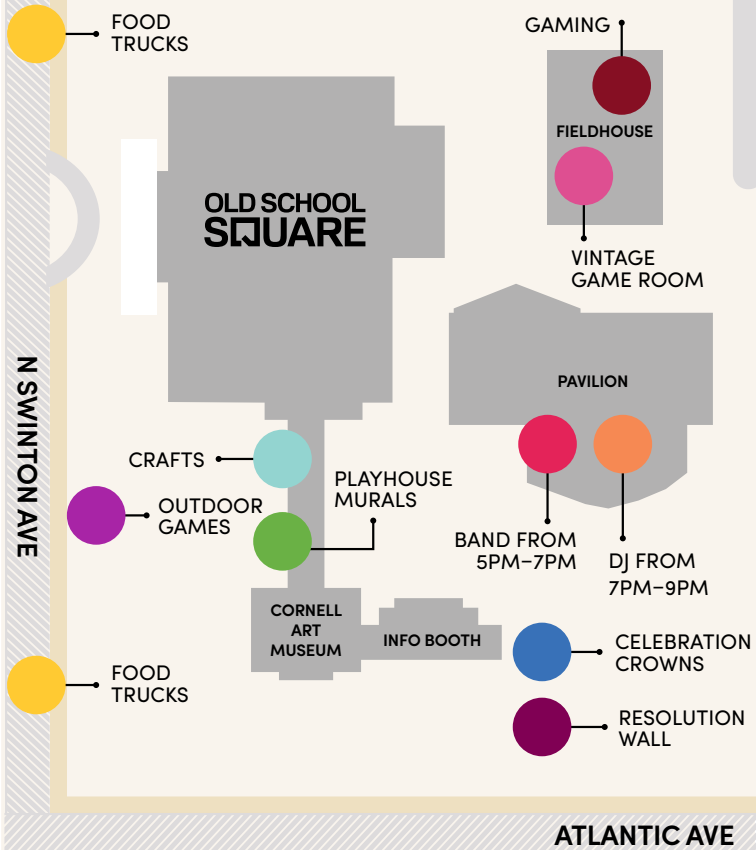

# NEW YEAR'S EVE FAMILY CELEBRATION

DELRAY BEACH  
GROUNDS OF OLD SCHOOL SQUARE

5PM-9PM | FREE AND OPEN TO THE PUBLIC

DJ and Band at The Old School Square Pavilion • Food Trucks • Celebration Crowns  
Craft Activities • Resolution Wall • Playhouse Murals • Vintage Game Room  
Photo Booth • Face Painters • Outdoor Games: Cornhole, Jenga, Connect Four  
Firework Finale from The Old School Square Garage at 9pm

FOR MORE INFORMATION VISIT: [100FtChristmasTree.com](http://100FtChristmasTree.com)

NE 1ST STREET

ATLANTIC AVE

NE 2ND AVE

Activities are free unless specifically noted below.

5pm – 9pm

Atlantic Avenue and Swinton Avenue will be closed to vehicular traffic at 4pm.

## LEGEND

- Band from 5pm–7pm
- DJ from 7pm–9pm
- Food Trucks
- Craft Activities
- Resolution Wall
- Playhouse Murals
- Celebration Crowns
- Vintage Game Room
- Photo Booth
- Face Painters
- Outdoor Games
- 100 Foot Christmas Tree
- Gingerbread House
- Gaming
- Carousel - \$3
- Mini-Golf - \$3
- Ice Skating - \$3
- Firework Finale
- Sidewalk
- Road
- Road Closed